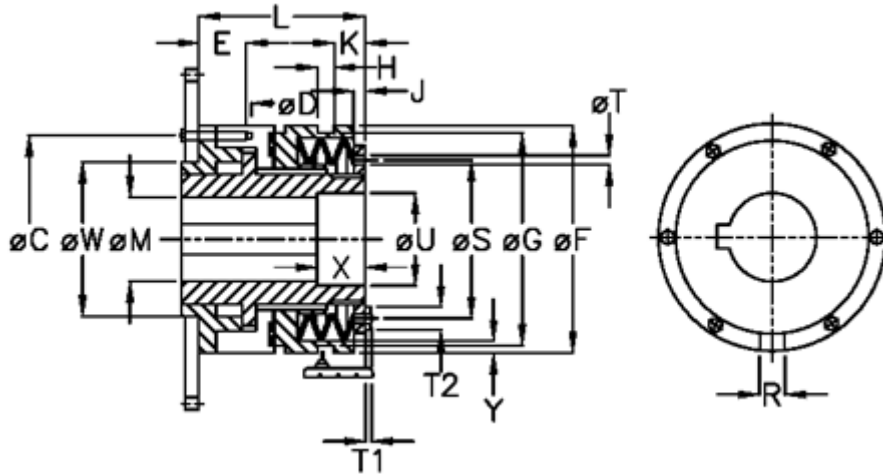

Article number: 46924521

Description: Torque limiter Safelifting B 45 S

Measures

C	= 105	J	= 9.0	T1	= 4.0
D	= 6xM8	K	= 20.0	T2	= 10
Disc spring mounting	= 6x1S	L	= 96.0	U	= 46
Disc spring version	= S - light	M max	= 45	V	= 12
E	= 12.0	M min	= 18	W	= 80
F	= 120	R	= 10	X	= 30
G	= 112.0	S	= 82	Y	= 2
H	= 10	T	= 6	Z	= 0.0